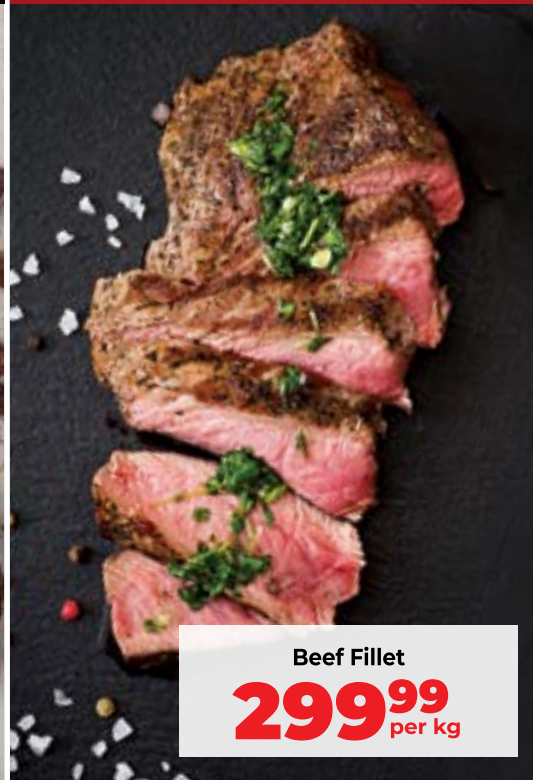

FILLET FRIDAYS

VALID EVERY FRIDAY

Beef Fillet

299⁹⁹
per kg